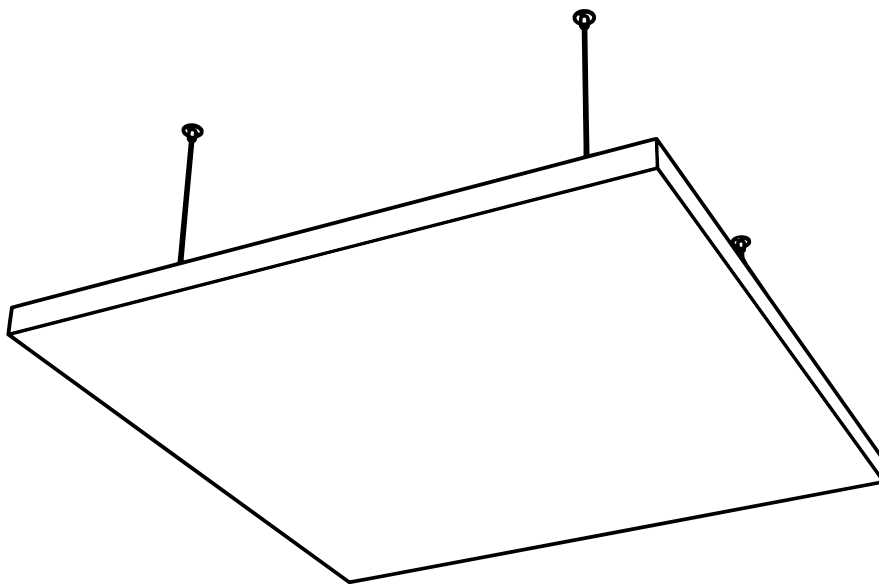

Product Description

Suited to Your Requirements

Senses Akustik Square is our custom-tailored product specifically designed to fit along the lines of your requirements, aesthetically and acoustically. Choose from a variety of shades and fabrics to add a valuable piece to your space.

Modern Ceilings and Walls

Our square-shaped acoustic ceiling systems can be leveraged to embellish the walls as well as the ceilings. The colour and felt options are suitable to create a modern look in any space.

Silence is Golden, Yellow, and Blue

Our bright-colored Square ceiling acoustics create a positive environment. The vivid shades are specifically chosen to invoke a sense of togetherness in any space. Moreover, as it controls the noise issues, one can enjoy the solace while admiring the beauty of acoustic furniture.

Standard Module